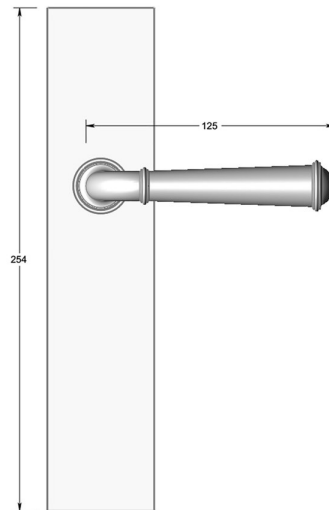

## Period lever handle on long backplate

Product image

Dimensions drawing (DIM)

**Reference**

FL202 TB01 SC

**Material**

Brass

**Finish**

Trad satin chrome

**Backplate**

TB01

**Description**

- Solid cast handle
- Concealed fixing
- High performance bearing
- Supplied with fixings for timber