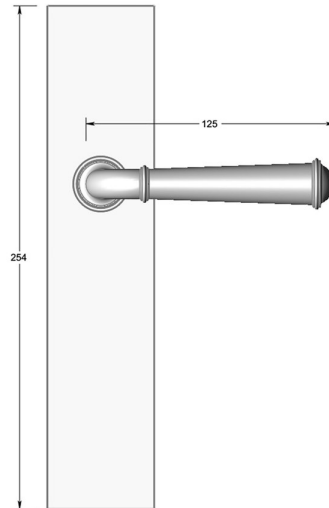

## Period lever handle on long backplate

Product image

Dimensions drawing (DIM)

**Reference**

FL202 TB01 EBZ

**Material**

Brass

**Finish**

Trad ebony bronze

**Backplate**

TB01

**Description**

- Solid cast handle
- Concealed fixing
- High performance bearing
- Supplied with fixings for timber