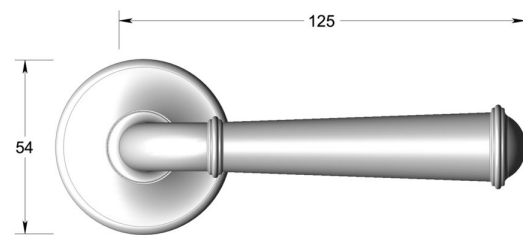

Period lever handle on round rose

Product image

Dimensions drawing (DIM)

**Reference**

FL202 TR04 SNI

**Finish**

Trad satin nickel

**Material**

Brass

**Backplate**

TR04

**Description**

- Solid cast handle
- Concealed fixing
- High performance bearing
- Supplied with fixings for timber