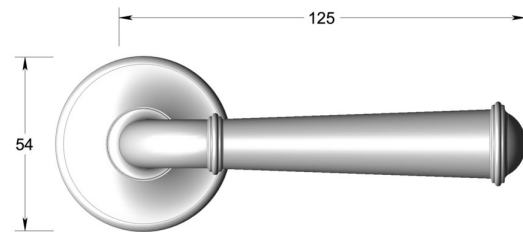

Period lever handle on round rose

Product image

Dimensions drawing (DIM)

Reference

FL202 TR04 PC

Finish

Trad polished chrome

Material

Brass

Backplate

TR04

Description

Solid cast handle
 Concealed fixing
 High performance bearing
 Supplied with fixings for timber