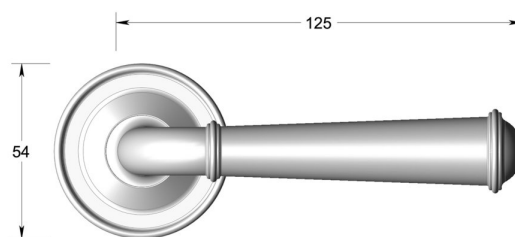

Period lever handle on round rose

Product image

Dimensions drawing (DIM)

Reference

FL202 TR03 PBKNI

Finish

Trad polished black nickel

Material

Brass

Backplate

TR03

Description

Solid cast handle
 Concealed fixing
 High performance bearing
 Supplied with fixings for timber