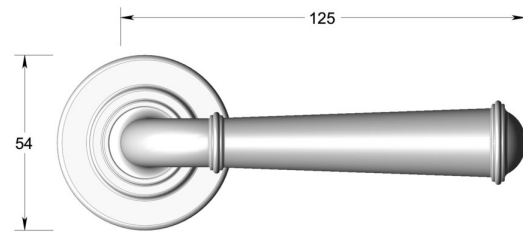

Period lever handle on round rose

Product image

Dimensions drawing (DIM)

Reference

FL202 TR01 SC

Finish

Trad satin chrome

Material

Brass

Backplate

TR01

Description

Solid cast handle
 Concealed fixing
 High performance bearing
 Supplied with fixings for timber