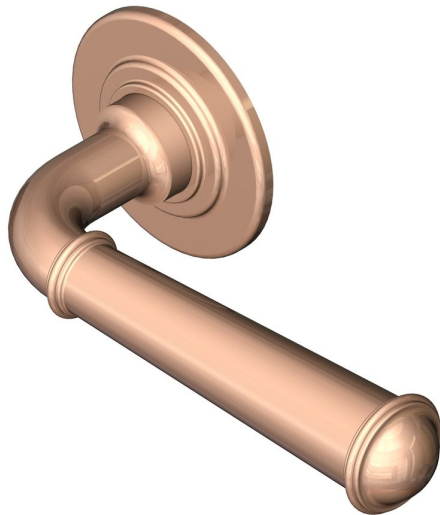

Period lever handle on round rose

Product image

Dimensions drawing (DIM)

**Reference**

FL202 TR01 PRG

**Material**

Brass

**Finish**

Trad polished rose gold

**Backplate**

TR01

**Description**

Solid cast handle  
 Concealed fixing  
 High performance bearing  
 Supplied with fixings for timber