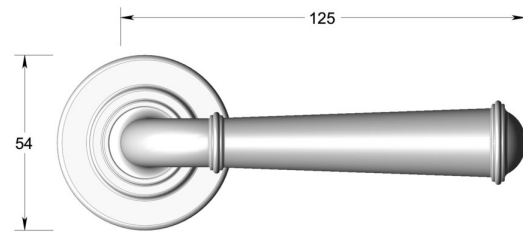

Period lever handle on round rose

Product image

Dimensions drawing (DIM)

**Reference**

FL202 TR01 PRG

**Material**

Brass

**Finish**

Trad polished rose gold

**Backplate**

TR01

**Description**

Solid cast handle  
 Concealed fixing  
 High performance bearing  
 Supplied with fixings for timber