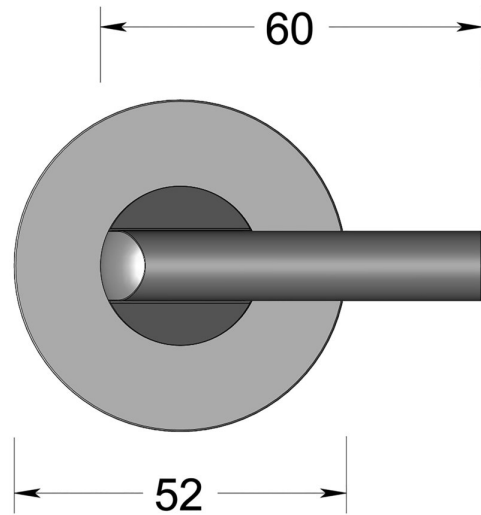

Disabled bar turn on round 9mm rose

Product image

Dimensions drawing (DIM)

**Reference**

FTT004 RR9 SPVDBK

**Finish**

Incasa satin PVD black

**Description**

Concealed fixing rose  
Solid thumb turn

**Material**

Stainless steel 316

**Backplate**

RR9