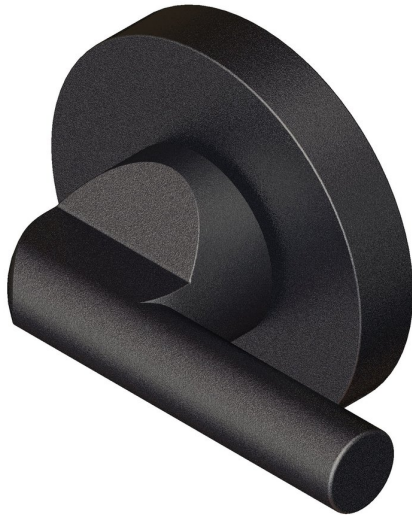

Disabled bar turn on round 9mm rose

Product image

Dimensions drawing (DIM)

**Reference**

FTT004 RR9 SPVDBK

**Finish**

Incasa satin PVD black

**Description**

Concealed fixing rose  
Solid thumb turn

**Material**

Stainless steel 316

**Backplate**

RR9