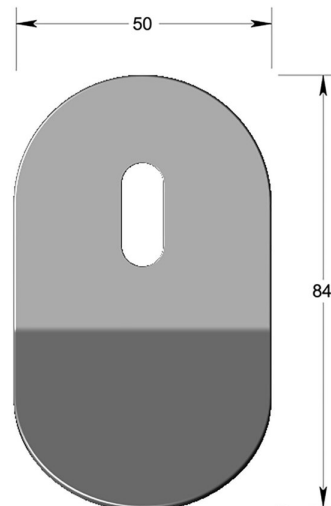

Rounded lever key pull concealed fixing

Product image

Dimensions drawing (DIM)

Reference

FCP005 STBK

Material

Stainless steel 316

Finish

Diamond Ceramic ULTRA BLACK

Description

Cutout to suit lever key
 Concealed bolt through fixing
 Rounded edges