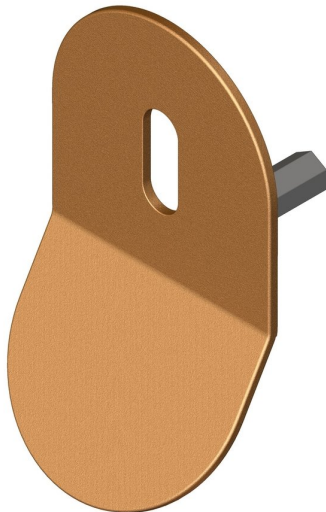

Rounded lever key pull concealed fixing

Product image

Dimensions drawing (DIM)

Reference

FCP005 SPVDCU

Material

Stainless steel 316

Finish

Incasa satin PVD copper

Description

Cutout to suit lever key
 Concealed bolt through fixing
 Rounded edges