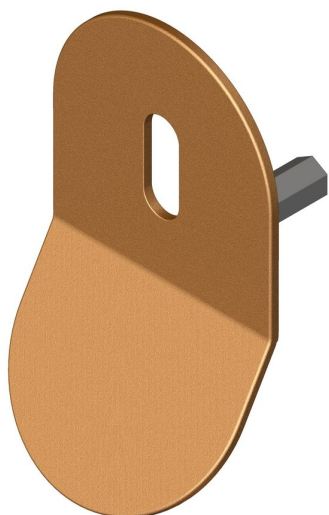

Rounded lever key pull concealed fixing

Product image

Reference

FCP005 SPVDCU

Material

Stainless steel 316

Finish

Incasa satin PVD copper

Description

Cutout to suit lever key
Concealed bolt through fixing
Rounded edges