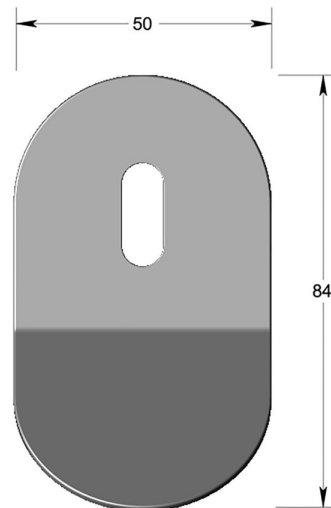

Rounded lever key pull concealed fixing

Product image

Dimensions drawing (DIM)

Reference

FCP005 SPVDCU

Material

Stainless steel 316

Finish

Incasa satin PVD copper

Description

Cutout to suit lever key
 Concealed bolt through fixing
 Rounded edges