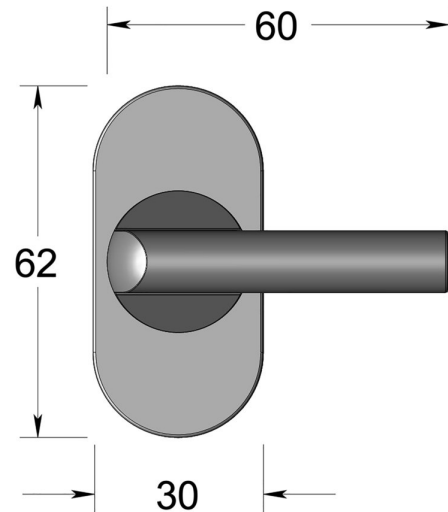

Disabled bar turn on oval 4mm rose

Product image

Dimensions drawing (DIM)

**Reference**

FTT004 OR4 PPVDBZ

**Finish**

Incasa polished PVD bronze

**Description**

Concealed fixing rose  
Solid thumb turn

**Material**

Stainless steel 316

**Backplate**

OR4