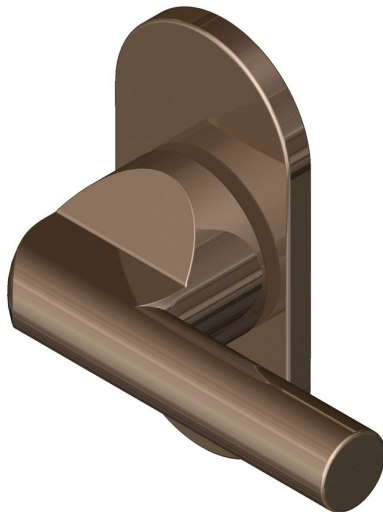

Disabled bar turn on oval 4mm rose

Product image

Dimensions drawing (DIM)

**Reference**

FTT004 OR4 PPVDBZ

**Finish**

Incasa polished PVD bronze

**Description**

Concealed fixing rose  
Solid thumb turn

**Material**

Stainless steel 316

**Backplate**

OR4