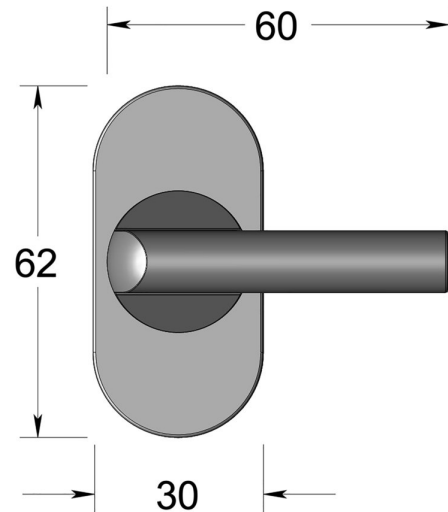

Disabled bar turn on oval 4mm rose

Product image

Dimensions drawing (DIM)

Reference

FTT004 OR4 PB

Finish

Incasa polished brass

Material

Brass

Backplate

OR4

Description

Concealed fixing rose
Solid thumb turn