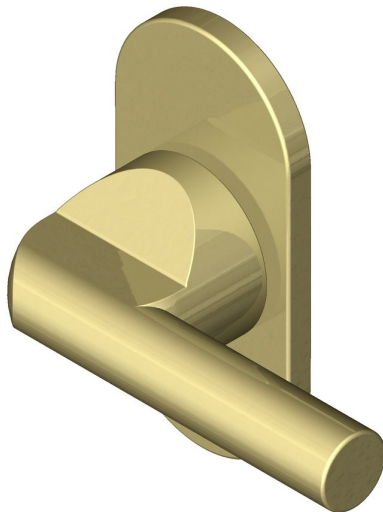

Disabled bar turn on oval 4mm rose

Product image

Dimensions drawing (DIM)

Reference

FTT004 OR4 PB

Finish

Incasa polished brass

Material

Brass

Backplate

OR4

Description

Concealed fixing rose
Solid thumb turn