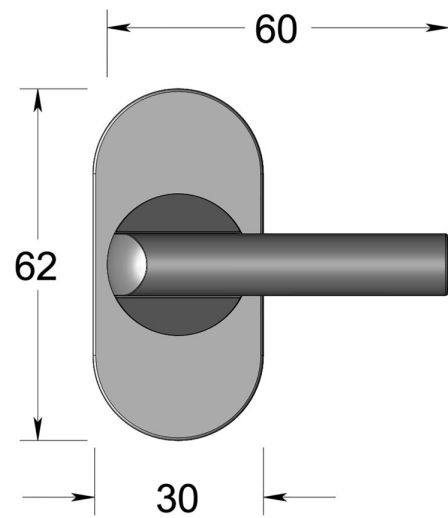

Disabled bar turn on oval 4mm rose

Product image

Dimensions drawing (DIM)

Reference

FTT004 OR4 DBZ

Finish

Incasa dark bronze

Material

Brass

Backplate

OR4

Description

Concealed fixing rose
Solid thumb turn