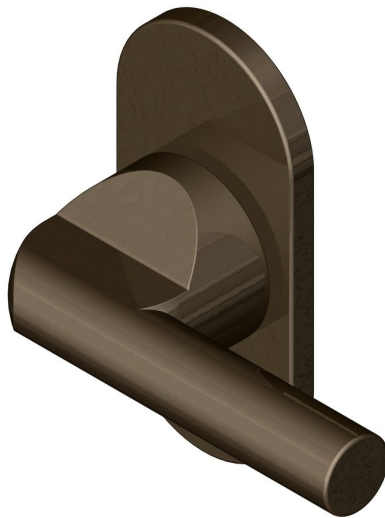

Disabled bar turn on oval 4mm rose

Product image

Dimensions drawing (DIM)

Reference

FTT004 OR4 DBZ

Finish

Incasa dark bronze

Material

Brass

Backplate

OR4

Description

Concealed fixing rose
Solid thumb turn