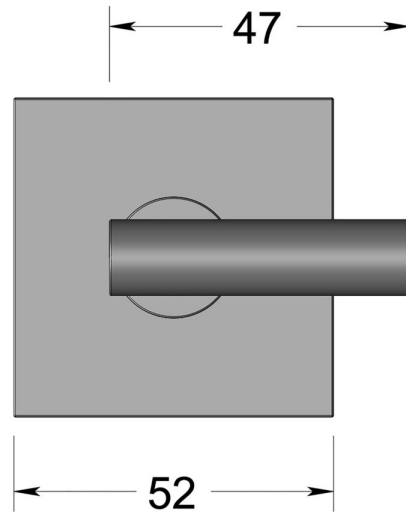

Disabled T bar turn on square 4mm rose

Product image

Dimensions drawing (DIM)

Reference

FTT008 SR4 PPVDCU

Finish

Incasa polished PVD copper

Material

Stainless steel 316

Backplate

SR4

Description

Concealed fixing rose
Solid thumb turn