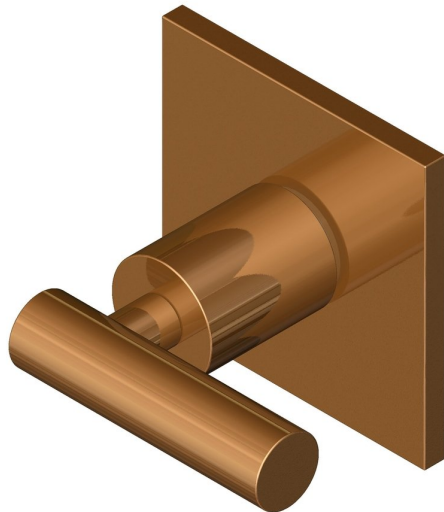

Disabled T bar turn on square 4mm rose

Product image

Dimensions drawing (DIM)

Reference

FTT008 SR4 PPVDCU

Finish

Incasa polished PVD copper

Material

Stainless steel 316

Backplate

SR4

Description

Concealed fixing rose
Solid thumb turn