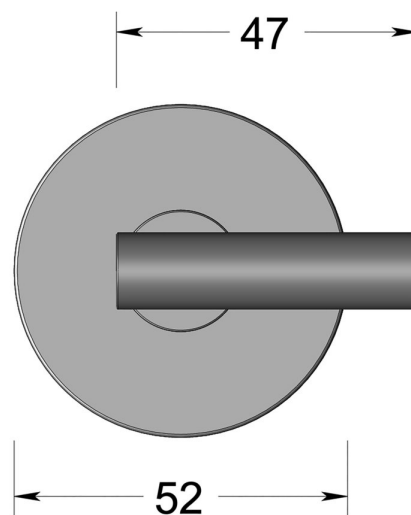

Disabled T bar turn on round 9mm rose

Product image

Dimensions drawing (DIM)

Reference

FTT008 RR9 PPVDCU

Finish

Incasa polished PVD copper

Material

Stainless steel 316

Backplate

RR9

Description

Concealed fixing rose
Solid thumb turn