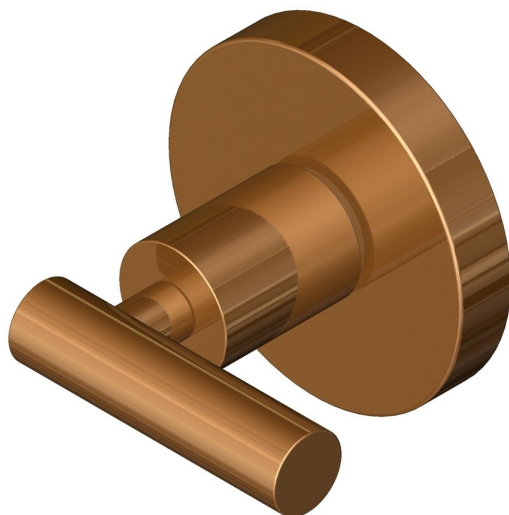

Disabled T bar turn on round 9mm rose

Product image

Dimensions drawing (DIM)

Reference

FTT008 RR9 PPVDCU

Finish

Incasa polished PVD copper

Material

Stainless steel 316

Backplate

RR9

Description

Concealed fixing rose
Solid thumb turn