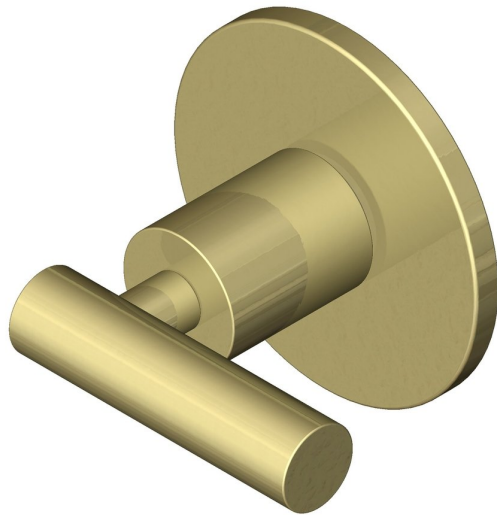

Disabled T bar turn on round 4mm rose

Product image

Dimensions drawing (DIM)

Reference

FTT008 RR4 PB

Finish

Incasa polished brass

Material

Brass

Backplate

RR4

Description

Concealed fixing rose
Solid thumb turn