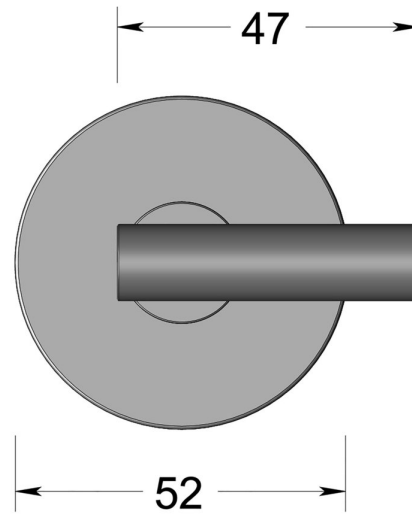

Disabled T bar turn on round 4mm rose

Product image

Dimensions drawing (DIM)

Reference

FTT008 RR4 PB

Finish

Incasa polished brass

Material

Brass

Backplate

RR4

Description

Concealed fixing rose
Solid thumb turn