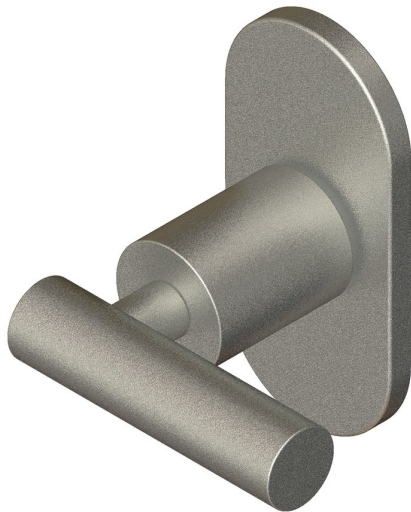

Disabled T bar turn on oval 4mm rose

Product image

Dimensions drawing (DIM)

**Reference**

FTT008 OR4 SSS

**Finish**

Incasa satin stainless steel

**Description**

Concealed fixing rose  
Solid thumb turn

**Material**

Stainless steel 316

**Backplate**

OR4