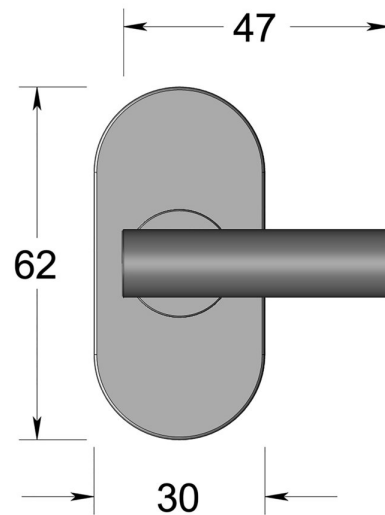

Disabled T bar turn on oval 4mm rose

Product image

Dimensions drawing (DIM)

**Reference**

FTT008 OR4 SSS

**Finish**

Incasa satin stainless steel

**Description**

Concealed fixing rose  
Solid thumb turn

**Material**

Stainless steel 316

**Backplate**

OR4