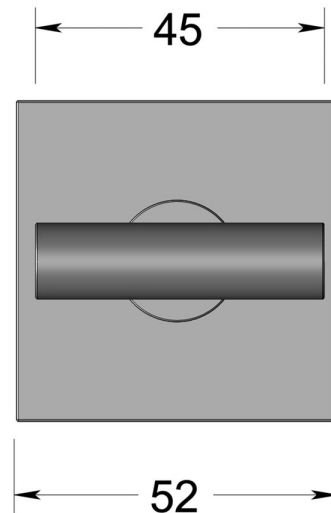

T bar turn on square 4mm rose

Product image

Dimensions drawing (DIM)

Reference

FTT007 SR4 SPVDBK

Finish

Incasa satin PVD black

Material

Stainless steel 316

Backplate

SR4

Description

Concealed fixing rose
Solid thumb turn