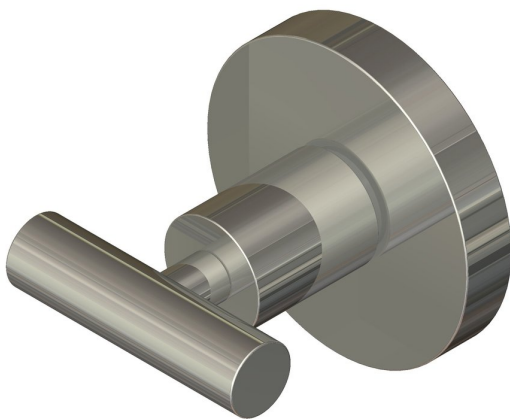

T bar turn on round 9mm rose

Product image

Dimensions drawing (DIM)

**Reference**

FTT007 RR9 PSS

**Finish**

Incasa polished stainless steel

**Material**

Stainless steel 316

**Backplate**

RR9

**Description**

Concealed fixing rose  
Solid thumb turn