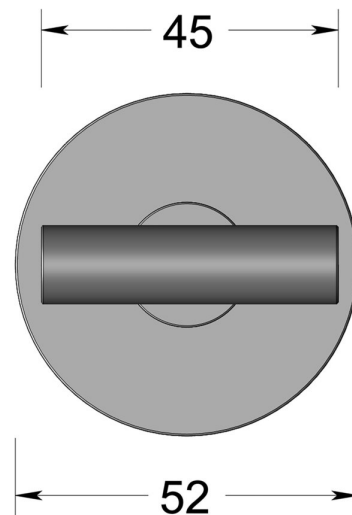

T bar turn on round 9mm rose

Product image

Dimensions drawing (DIM)

**Reference**

FTT007 RR9 PSS

**Finish**

Incasa polished stainless steel

**Material**

Stainless steel 316

**Backplate**

RR9

**Description**

Concealed fixing rose  
Solid thumb turn