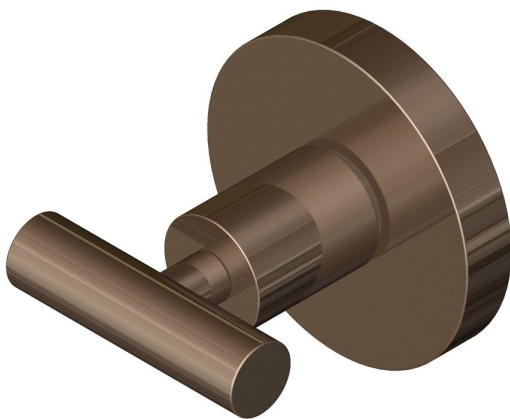

T bar turn on round 9mm rose

Product image

Dimensions drawing (DIM)

Reference

FTT007 RR9 PPVDBZ

Finish

Incasa polished PVD bronze

Material

Stainless steel 316

Backplate

RR9

Description

Concealed fixing rose
Solid thumb turn