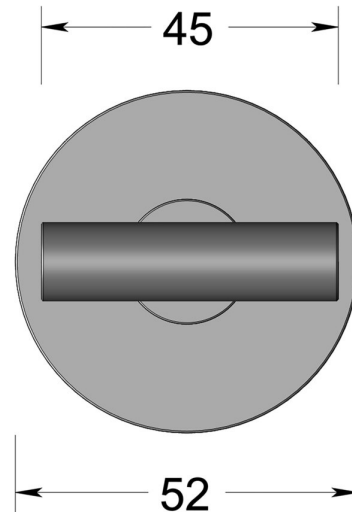

T bar turn on round 9mm rose

Product image

Dimensions drawing (DIM)

Reference

FTT007 RR9 PPVDBZ

Finish

Incasa polished PVD bronze

Material

Stainless steel 316

Backplate

RR9

Description

Concealed fixing rose
Solid thumb turn