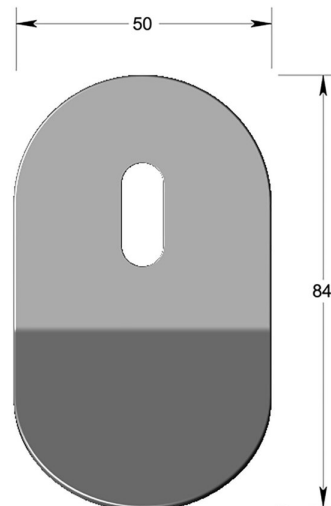

Rounded lever key pull concealed fixing

Product image

Dimensions drawing (DIM)

Reference

FCP005 SPVDBK

Material

Stainless steel 316

Finish

Incasa satin PVD black

Description

Cutout to suit lever key
 Concealed bolt through fixing
 Rounded edges