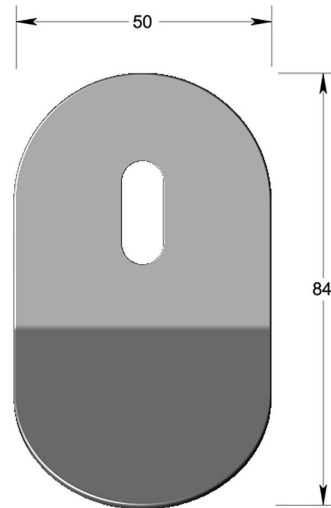

Rounded lever key pull concealed fixing

Product image

Dimensions drawing (DIM)

Reference

FCP005 SB

Material

Brass

Finish

Incasa satin brass

Description

Cutout to suit lever key
 Concealed bolt through fixing
 Rounded edges