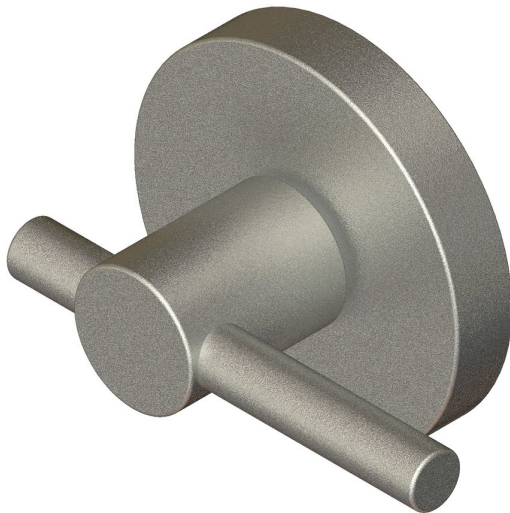

Disabled cross turn on round 9mm rose

Product image

Dimensions drawing (DIM)

Reference

FTT006 RR9 SSS

Finish

Incasa satin stainless steel

Material

Stainless steel 316

Backplate

RR9

Description

Concealed fixing rose
Solid thumb turn