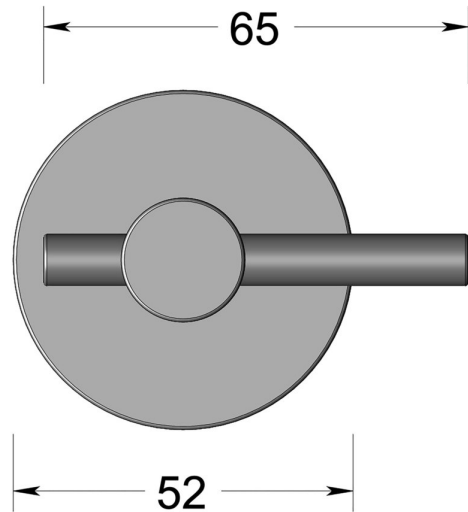

Disabled cross turn on round 9mm rose

Product image

Dimensions drawing (DIM)

Reference

FTT006 RR9 SSS

Finish

Incasa satin stainless steel

Material

Stainless steel 316

Backplate

RR9

Description

Concealed fixing rose
Solid thumb turn