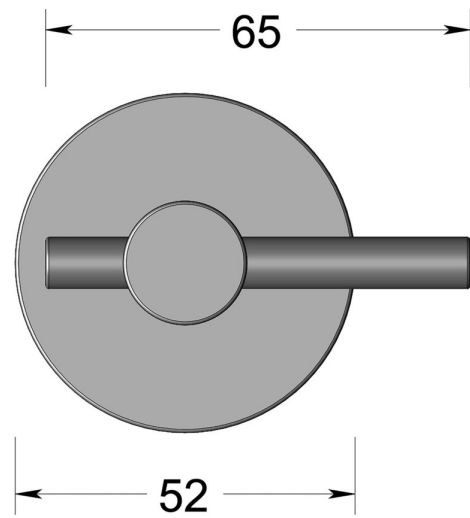

Disabled cross turn on round 9mm rose

Product image

Dimensions drawing (DIM)

Reference

FTT006 RR9 DBZ

Finish

Incasa dark bronze

Material

Brass

Backplate

RR9

Description

Concealed fixing rose
Solid thumb turn