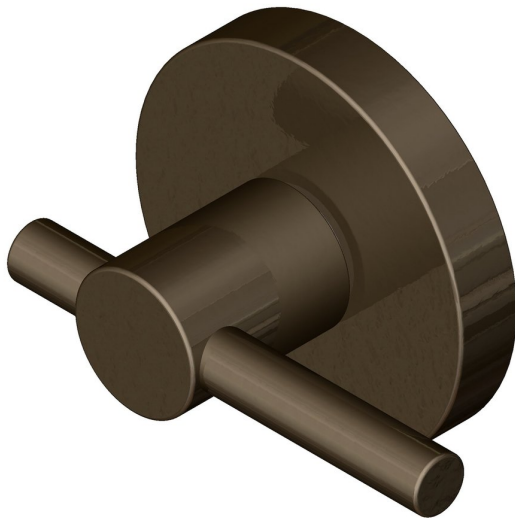

Disabled cross turn on round 9mm rose

Product image

Dimensions drawing (DIM)

Reference

FTT006 RR9 DBZ

Finish

Incasa dark bronze

Material

Brass

Backplate

RR9

Description

Concealed fixing rose
Solid thumb turn