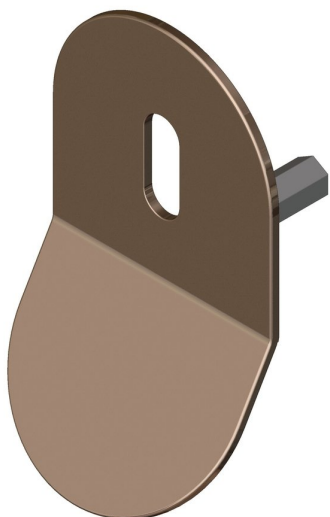

Rounded lever key pull concealed fixing

Product image

Dimensions drawing (DIM)

Reference

FCP005 PPVDBZ

Material

Stainless steel 316

Finish

Incasa polished PVD bronze

Description

Cutout to suit lever key
Concealed bolt through fixing
Rounded edges