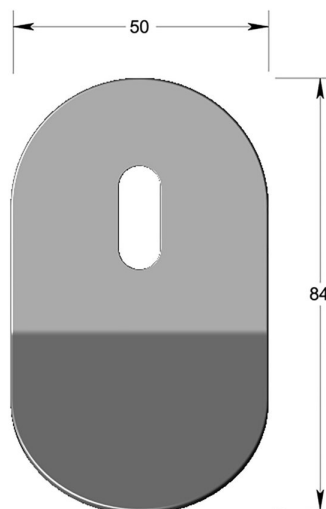

Rounded lever key pull concealed fixing

Product image

Dimensions drawing (DIM)

Reference

FCP005 PPVDBZ

Material

Stainless steel 316

Finish

Incasa polished PVD bronze

Description

Cutout to suit lever key
Concealed bolt through fixing
Rounded edges