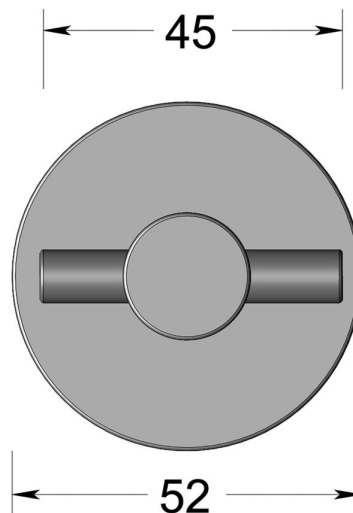

Cross turn on round 9mm rose

Product image

Dimensions drawing (DIM)

Reference

FTT005 RR9 SPVDBZ

Finish

Incasa satin PVD bronze

Material

Stainless steel 316

Backplate

RR9

Description

Concealed fixing rose
Solid thumb turn