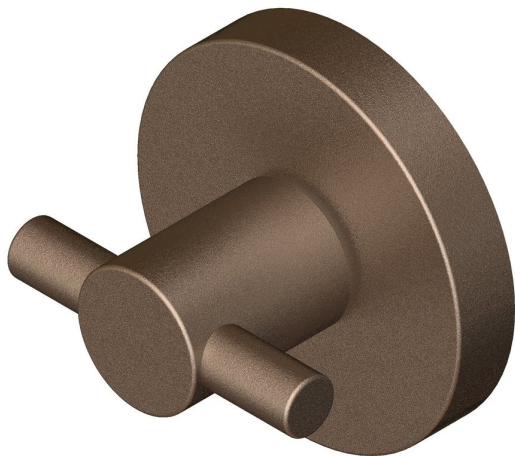

Cross turn on round 9mm rose

Product image

Dimensions drawing (DIM)

Reference

FTT005 RR9 SPVDBZ

Finish

Incasa satin PVD bronze

Material

Stainless steel 316

Backplate

RR9

Description

Concealed fixing rose
Solid thumb turn