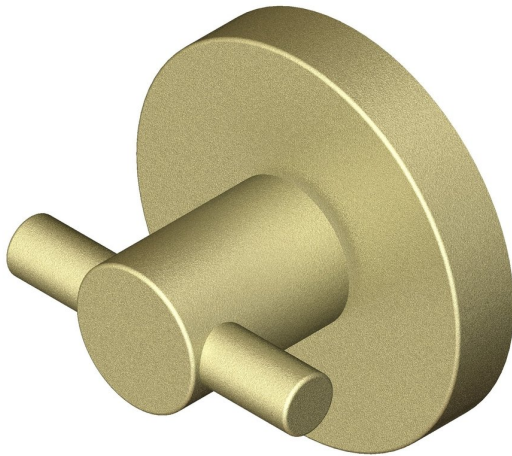

Cross turn on round 9mm rose

Product image

Dimensions drawing (DIM)

**Reference**

FTT005 RR9 SB

**Finish**

Incasa satin brass

**Material**

Brass

**Backplate**

RR9

**Description**

Concealed fixing rose  
Solid thumb turn