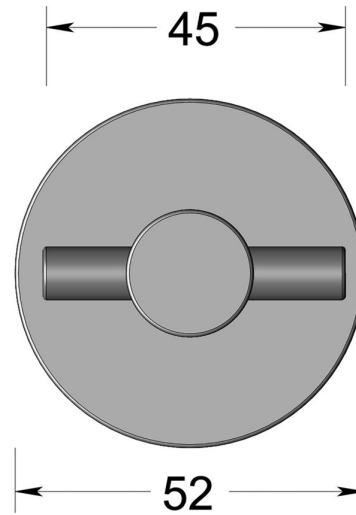

Cross turn on round 9mm rose

Product image

Dimensions drawing (DIM)

**Reference**

FTT005 RR9 SB

**Finish**

Incasa satin brass

**Material**

Brass

**Backplate**

RR9

**Description**

Concealed fixing rose  
Solid thumb turn