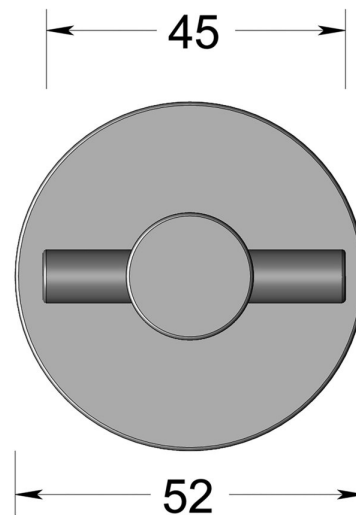

Cross turn on round 9mm rose

Product image

Dimensions drawing (DIM)

Reference

FTT005 RR9 PPVDCU

Finish

Incasa polished PVD copper

Description

Concealed fixing rose
Solid thumb turn

Material

Stainless steel 316

Backplate

RR9