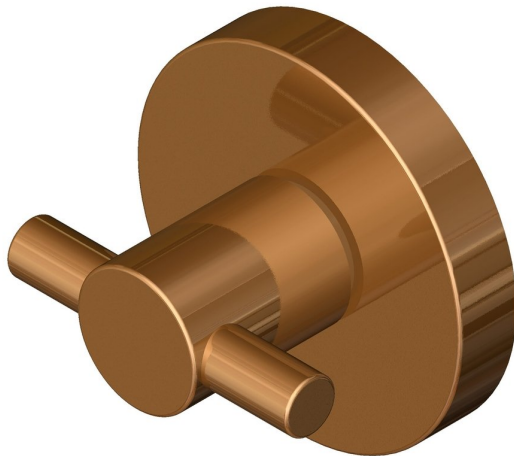

Cross turn on round 9mm rose

Product image

Dimensions drawing (DIM)

Reference

FTT005 RR9 PPVDCU

Finish

Incasa polished PVD copper

Description

Concealed fixing rose
Solid thumb turn

Material

Stainless steel 316

Backplate

RR9