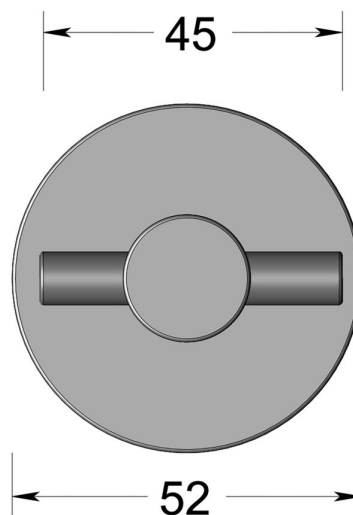

Cross turn on round 9mm rose

Product image

Dimensions drawing (DIM)

Reference

FTT005 RR9 PPVDBK

Finish

Incasa polished PVD black

Material

Stainless steel 316

Backplate

RR9

Description

Concealed fixing rose
Solid thumb turn