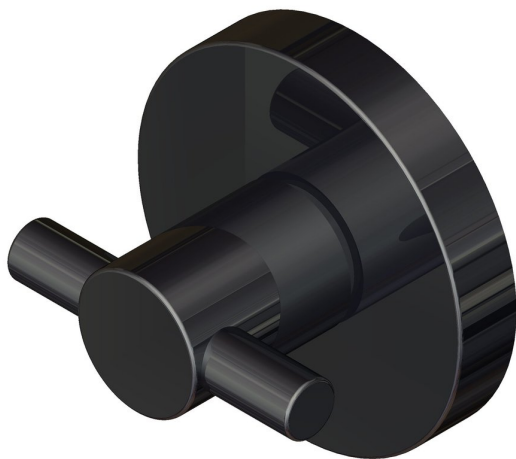

Cross turn on round 9mm rose

Product image

Dimensions drawing (DIM)

Reference

FTT005 RR9 PPVDBK

Finish

Incasa polished PVD black

Material

Stainless steel 316

Backplate

RR9

Description

Concealed fixing rose
Solid thumb turn