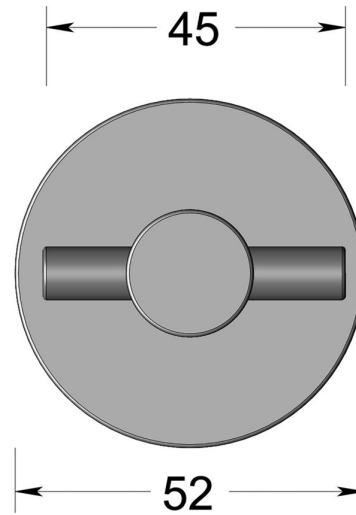

Cross turn on round 9mm rose

Product image

Dimensions drawing (DIM)

Reference

FTT005 RR9 PB

Finish

Incasa polished brass

Material

Brass

Backplate

RR9

Description

Concealed fixing rose
Solid thumb turn