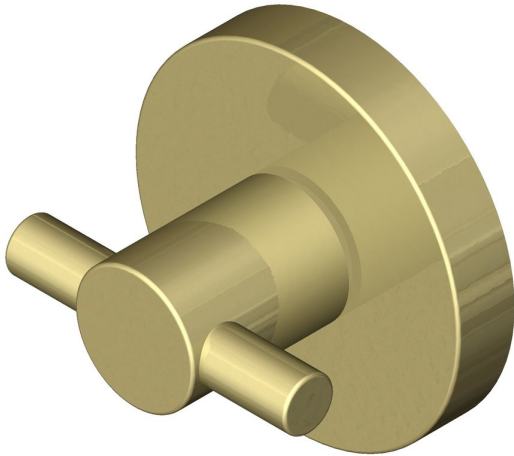

Cross turn on round 9mm rose

Product image

Dimensions drawing (DIM)

Reference

FTT005 RR9 PB

Finish

Incasa polished brass

Material

Brass

Backplate

RR9

Description

Concealed fixing rose
Solid thumb turn