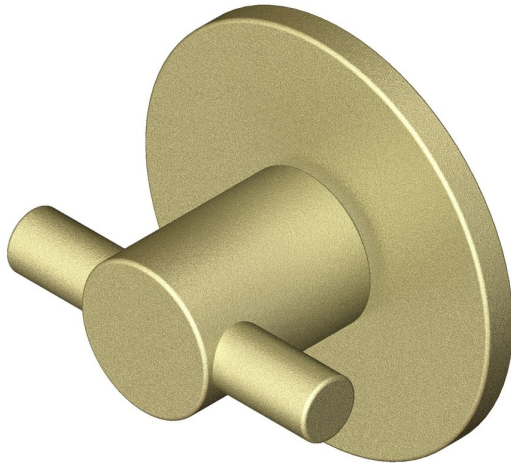

Cross turn on round 4mm rose

Product image

Dimensions drawing (DIM)

Reference

FTT005 RR4 SB

Finish

Incasa satin brass

Material

Brass

Backplate

RR4

Description

Concealed fixing rose
Solid thumb turn