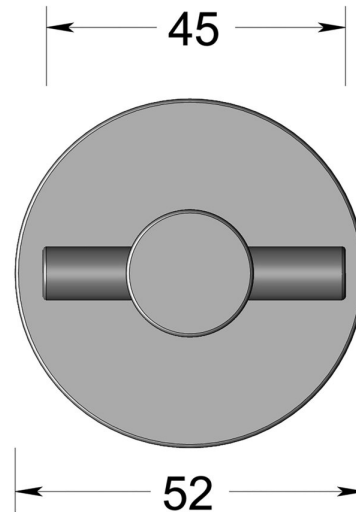

Cross turn on round 4mm rose

Product image

Dimensions drawing (DIM)

Reference

FTT005 RR4 SB

Finish

Incasa satin brass

Material

Brass

Backplate

RR4

Description

Concealed fixing rose
Solid thumb turn