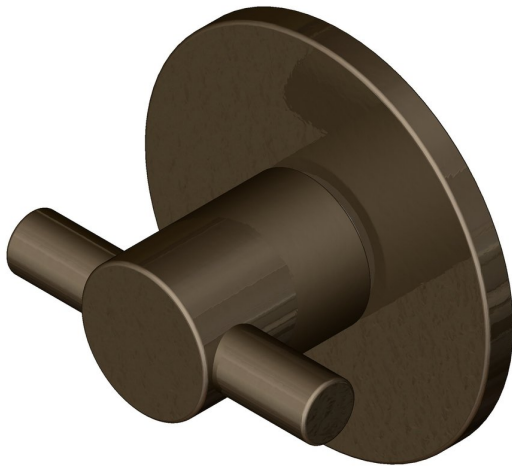

Cross turn on round 4mm rose

Product image

Dimensions drawing (DIM)

Reference

FTT005 RR4 DBZ

Finish

Incasa dark bronze

Material

Brass

Backplate

RR4

Description

Concealed fixing rose
Solid thumb turn