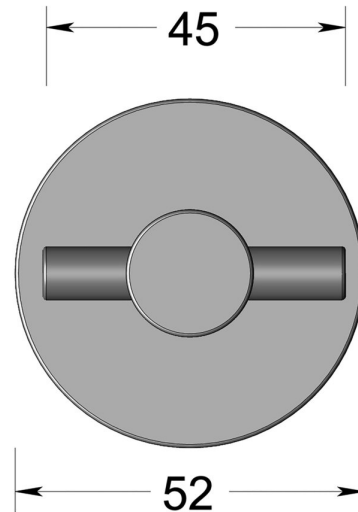

Cross turn on round 4mm rose

Product image

Dimensions drawing (DIM)

Reference

FTT005 RR4 DBZ

Finish

Incasa dark bronze

Material

Brass

Backplate

RR4

Description

Concealed fixing rose
Solid thumb turn