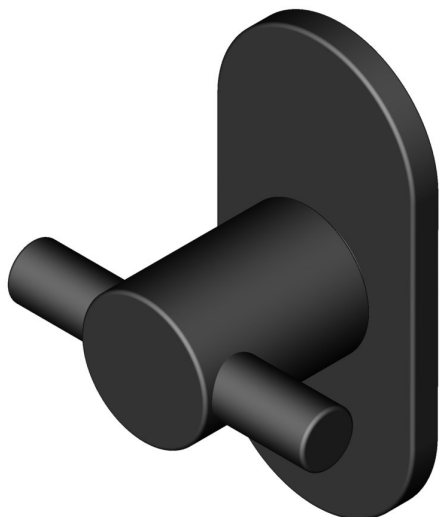

Cross turn on oval 4mm rose

Product image

Dimensions drawing (DIM)

Reference

FTT005 OR4 STBK

Finish

Diamond Ceramic ULTRA BLACK

Material

Stainless steel 316

Backplate

OR4

Description

Concealed fixing rose
Solid thumb turn