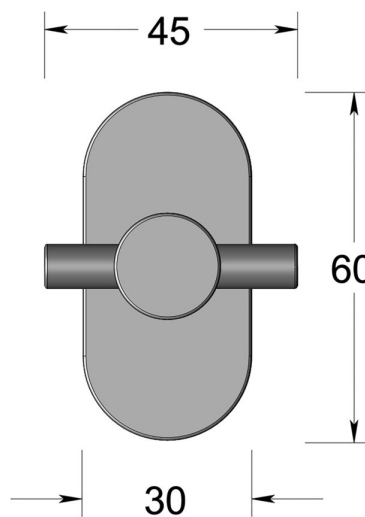

Cross turn on oval 4mm rose

Product image

Dimensions drawing (DIM)

Reference

FTT005 OR4 STBK

Finish

Diamond Ceramic ULTRA BLACK

Material

Stainless steel 316

Backplate

OR4

Description

Concealed fixing rose
Solid thumb turn