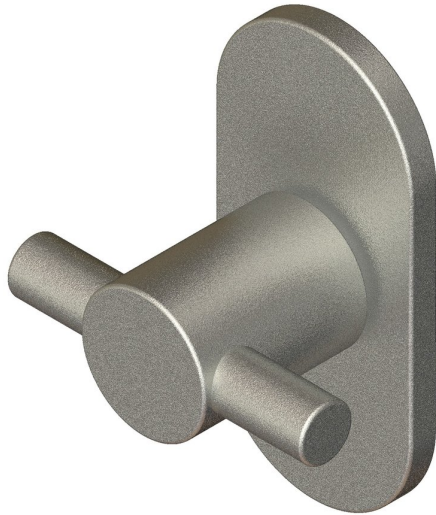

Cross turn on oval 4mm rose

Product image

Dimensions drawing (DIM)

Reference

FTT005 OR4 SSS

Finish

Incasa satin stainless steel

Material

Stainless steel 316

Backplate

OR4

Description

Concealed fixing rose
Solid thumb turn