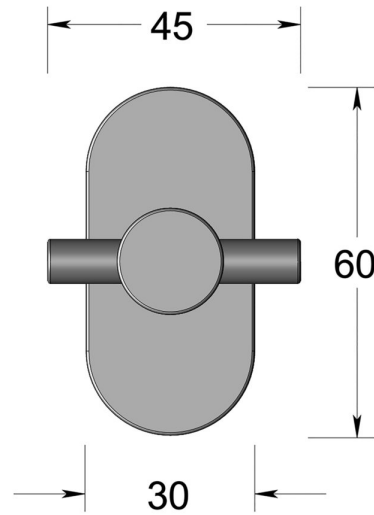

Cross turn on oval 4mm rose

Product image

Dimensions drawing (DIM)

Reference

FTT005 OR4 SSS

Finish

Incasa satin stainless steel

Material

Stainless steel 316

Backplate

OR4

Description

Concealed fixing rose
Solid thumb turn