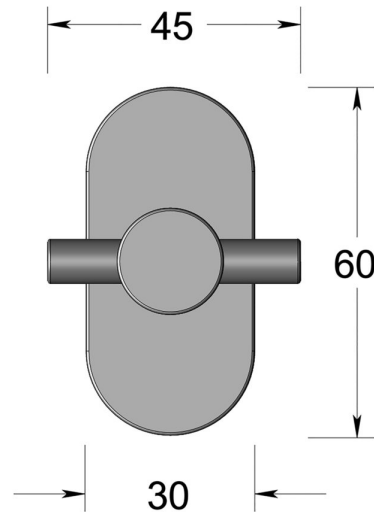

## Cross turn on oval 4mm rose

Product image

Dimensions drawing (DIM)

**Reference**

FTT005 OR4 PSS

**Finish**

Incasa polished stainless steel

**Material**

Stainless steel 316

**Backplate**

OR4

**Description**

Concealed fixing rose  
Solid thumb turn