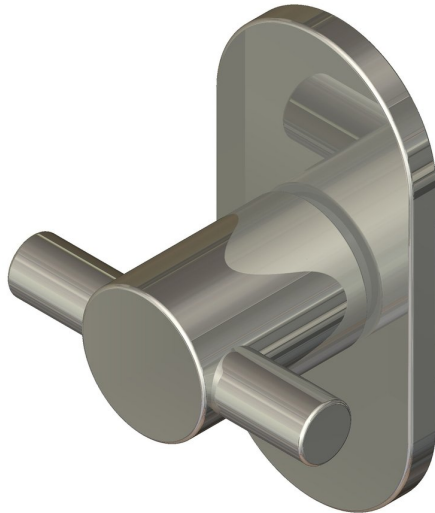

## Cross turn on oval 4mm rose

Product image

Dimensions drawing (DIM)

**Reference**

FTT005 OR4 PSS

**Finish**

Incasa polished stainless steel

**Material**

Stainless steel 316

**Backplate**

OR4

**Description**

Concealed fixing rose  
Solid thumb turn