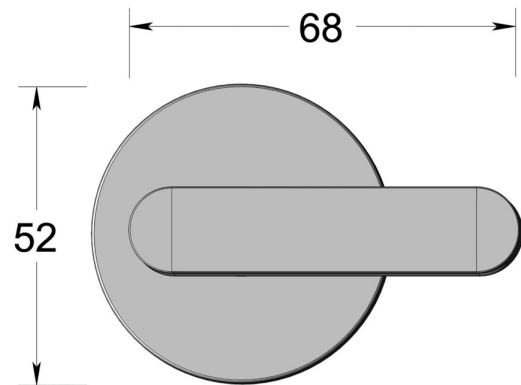

Disabled Premium turn on thicker round rose

Product image

Dimensions drawing (DIM)

**Reference**

FTT002 RR9 SPVDCU

**Finish**

Incasa satin PVD copper

**Material**

Stainless steel 316

**Backplate**

RR9

**Description**

Concealed fixing rose  
Solid thumb turn