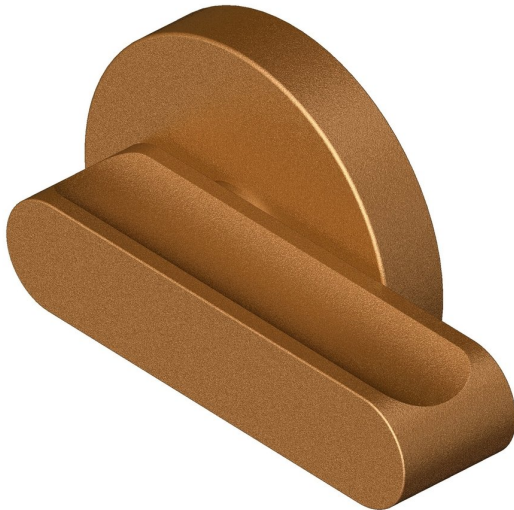

Disabled Premium turn on thicker round rose

Product image

Dimensions drawing (DIM)

**Reference**

FTT002 RR9 SPVDCU

**Finish**

Incasa satin PVD copper

**Material**

Stainless steel 316

**Backplate**

RR9

**Description**

Concealed fixing rose  
Solid thumb turn