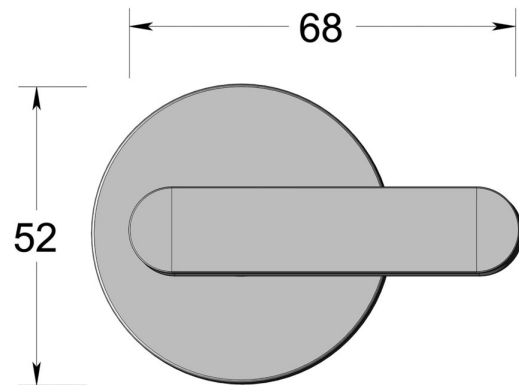

Disabled Premium turn on thicker round rose

Product image

Dimensions drawing (DIM)

Reference

FTT002 RR9 PSS

Finish

Incasa polished stainless steel

Material

Stainless steel 316

Backplate

RR9

Description

Concealed fixing rose
Solid thumb turn