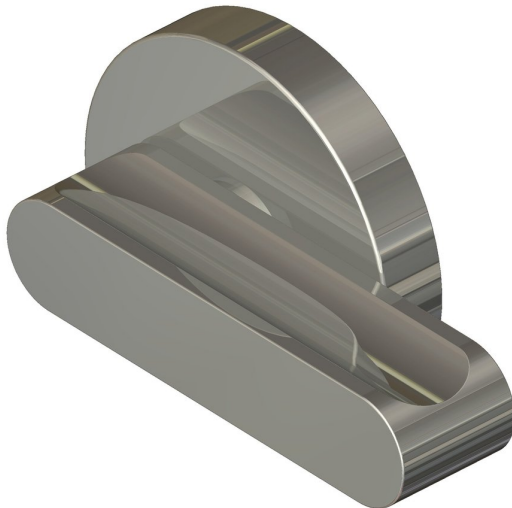

Disabled Premium turn on thicker round rose

Product image

Dimensions drawing (DIM)

Reference

FTT002 RR9 PSS

Finish

Incasa polished stainless steel

Material

Stainless steel 316

Backplate

RR9

Description

Concealed fixing rose
Solid thumb turn