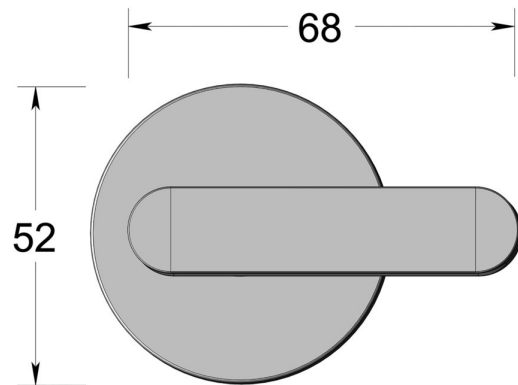

Disabled Premium turn on thicker round rose

Product image

Dimensions drawing (DIM)

Reference

FTT002 RR9 MBZ

Finish

Incasa medium bronze

Material

Brass

Backplate

RR9

Description

Concealed fixing rose
Solid thumb turn