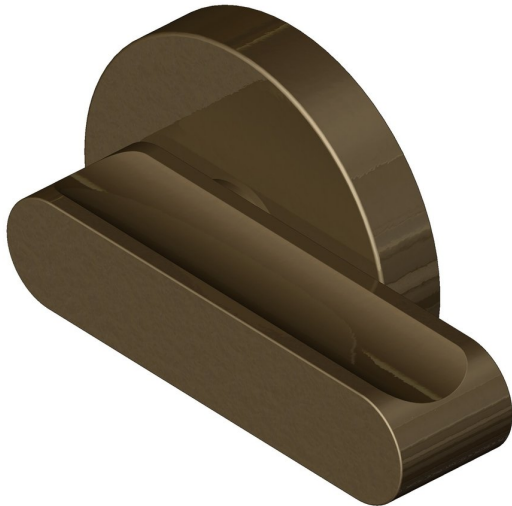

Disabled Premium turn on thicker round rose

Product image

Dimensions drawing (DIM)

Reference

FTT002 RR9 MBZ

Finish

Incasa medium bronze

Material

Brass

Backplate

RR9

Description

Concealed fixing rose
Solid thumb turn