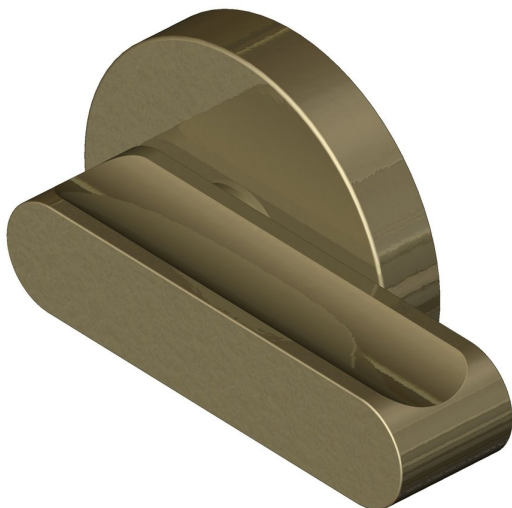

Disabled Premium turn on thicker round rose

Product image

Dimensions drawing (DIM)

Reference

FTT002 RR9 ABR

Finish

Incasa antique brass

Material

Brass

Backplate

RR9

Description

Concealed fixing rose
Solid thumb turn