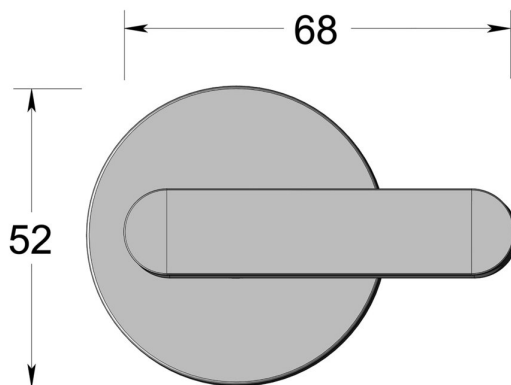

Disabled Premium turn on thicker round rose

Product image

Dimensions drawing (DIM)

Reference

FTT002 RR9 ABR

Finish

Incasa antique brass

Material

Brass

Backplate

RR9

Description

Concealed fixing rose
Solid thumb turn