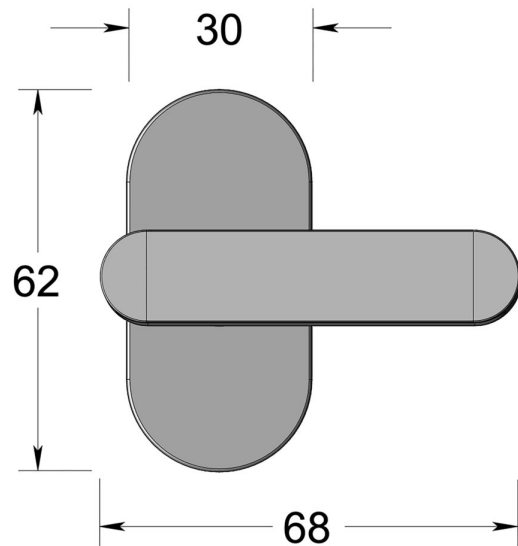

Disabled Premium turn on oval rose

Product image

Dimensions drawing (DIM)

Reference

FTT002 OR4 STBK

Finish

Diamond Ceramic ULTRA BLACK

Material

Stainless steel 316

Backplate

OR4

Description

Concealed fixing rose
Solid thumb turn