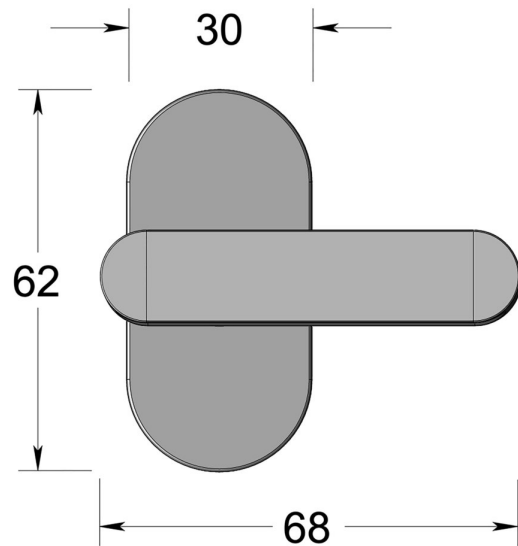

Disabled Premium turn on oval rose

Product image

Dimensions drawing (DIM)

**Reference**

FTT002 OR4 SPVDBZ

**Finish**

Incasa satin PVD bronze

**Material**

Stainless steel 316

**Backplate**

OR4

**Description**

Concealed fixing rose  
Solid thumb turn