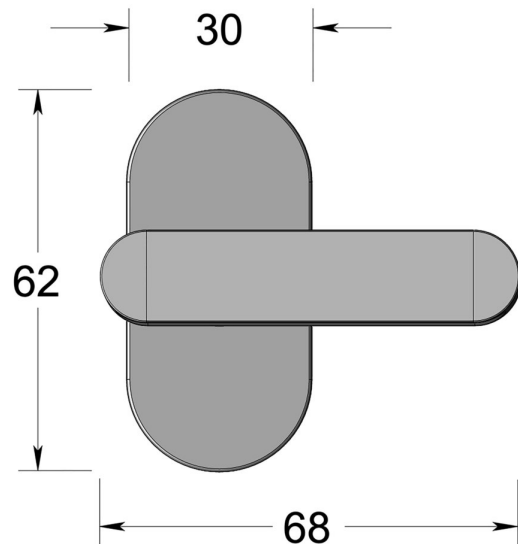

Disabled Premium turn on oval rose

Product image

Dimensions drawing (DIM)

**Reference**

FTT002 OR4 SPVDBK

**Finish**

Incasa satin PVD black

**Material**

Stainless steel 316

**Backplate**

OR4

**Description**

Concealed fixing rose  
Solid thumb turn