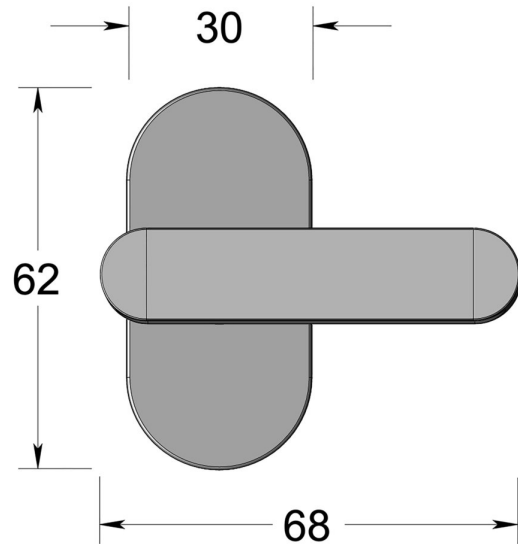

Disabled Premium turn on oval rose

Product image

Dimensions drawing (DIM)

Reference

FTT002 OR4 SB

Finish

Incasa satin brass

Material

Brass

Backplate

OR4

Description

Concealed fixing rose
Solid thumb turn