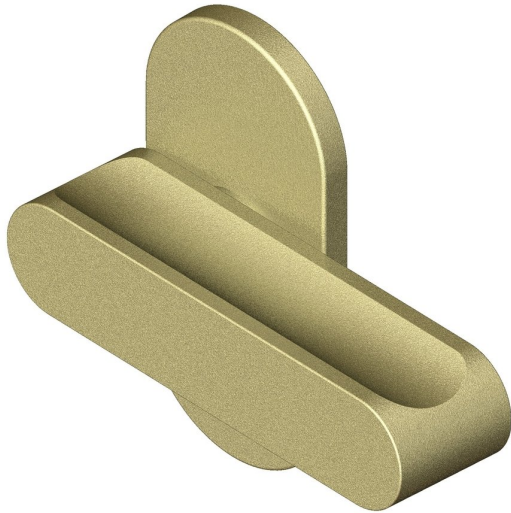

Disabled Premium turn on oval rose

Product image

Dimensions drawing (DIM)

Reference

FTT002 OR4 SB

Finish

Incasa satin brass

Material

Brass

Backplate

OR4

Description

Concealed fixing rose
Solid thumb turn