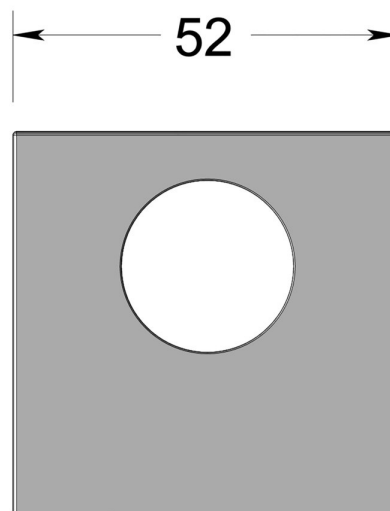

Square rose - Swiss cylinder escutcheon

Product image

Dimensions drawing (DIM)

Reference

FRS005 SR4 SPVDBK

Finish

Incasa satin PVD black

Material

Stainless steel 316

Backplate

SR4

Description

Concealed fixing rose
Holed for Swiss profile cylinder