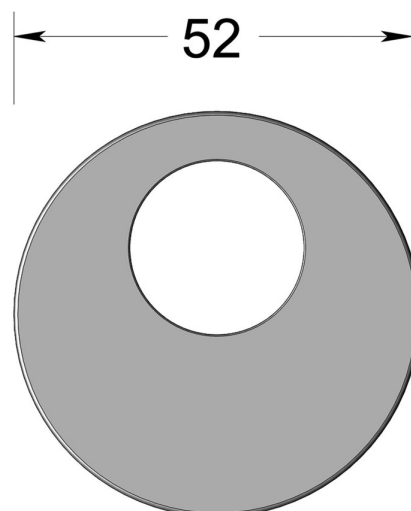

Round rose - Swiss cylinder escutcheon

Product image

Dimensions drawing (DIM)

Reference

FRS005 RR4 MBZ

Material

Brass

Finish

Incasa medium bronze

Backplate

RR4

Description

Concealed fixing rose
 Holed for Swiss profile cylinder