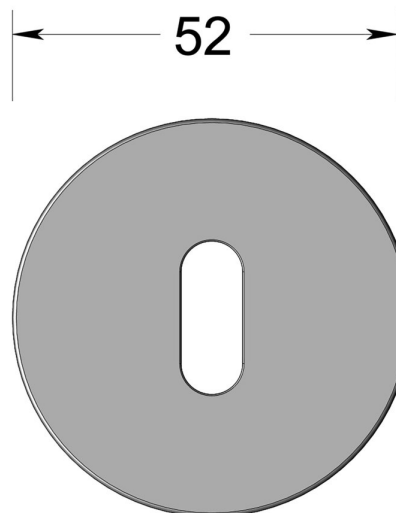

Thicker round rose - Lever key escutcheon

Product image

Dimensions drawing (DIM)

Reference

FRS004 RR9 SPVDBK

Finish

Incasa satin PVD black

Material

Stainless steel 316

Backplate

RR9

Description

Concealed fixing rose
Holed for lever key