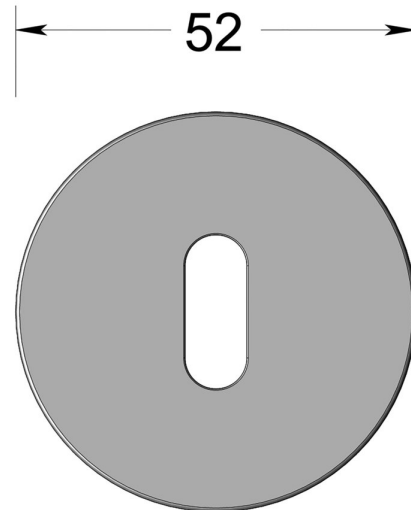

Thicker round rose - Lever key escutcheon

Product image

Dimensions drawing (DIM)

Reference

FRS004 RR9 SB

Material

Brass

Finish

Incasa satin brass

Backplate

RR9

Description

Concealed fixing rose
Holed for lever key