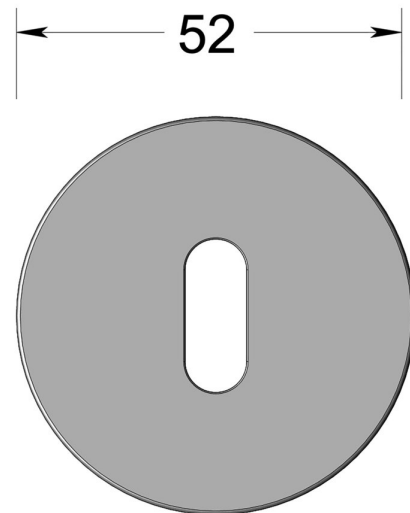

Thicker round rose - Lever key escutcheon

Product image

Dimensions drawing (DIM)

Reference

FRS004 RR9 PPVDCU

Material

Stainless steel 316

Finish

Incasa polished PVD copper

Backplate

RR9

Description

Concealed fixing rose
Holed for lever key