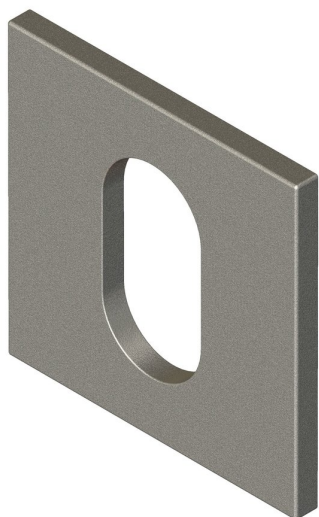

Square rose - Oval cylinder escutcheon

Product image

Dimensions drawing (DIM)

Reference

FRS003 SR4 SSS

Finish

Incasa satin stainless steel

Material

Stainless steel 316

Backplate

SR4

Description

Concealed fixing rose
Holed for oval profile cylinder