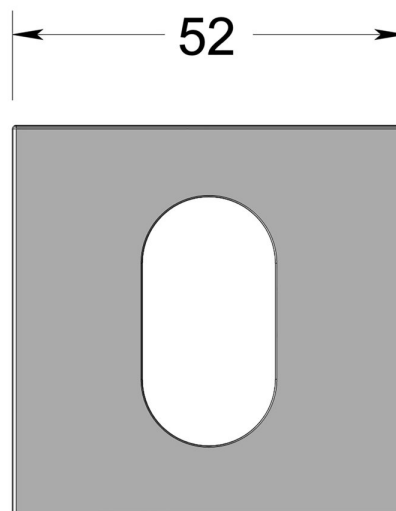

Square rose - Oval cylinder escutcheon

Product image

Dimensions drawing (DIM)

Reference

FRS003 SR4 SSS

Finish

Incasa satin stainless steel

Material

Stainless steel 316

Backplate

SR4

Description

Concealed fixing rose
Holed for oval profile cylinder