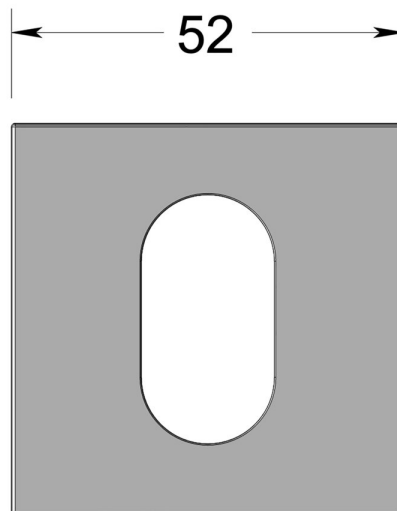

## Square rose - Oval cylinder escutcheon

Product image

Dimensions drawing (DIM)

**Reference**

FRS003 SR4 SPVDCU

**Finish**

Incasa satin PVD copper

**Material**

Stainless steel 316

**Backplate**

SR4

**Description**

Concealed fixing rose  
 Holed for oval profile cylinder