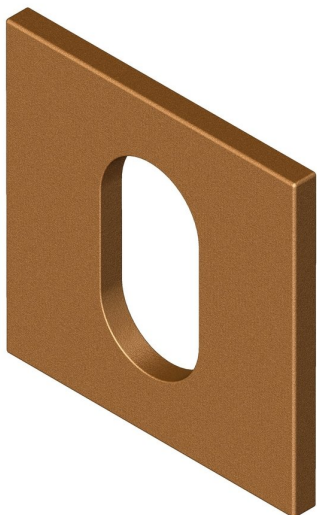

## Square rose - Oval cylinder escutcheon

Product image

Dimensions drawing (DIM)

**Reference**

FRS003 SR4 SPVDCU

**Finish**

Incasa satin PVD copper

**Material**

Stainless steel 316

**Backplate**

SR4

**Description**

Concealed fixing rose  
 Holed for oval profile cylinder